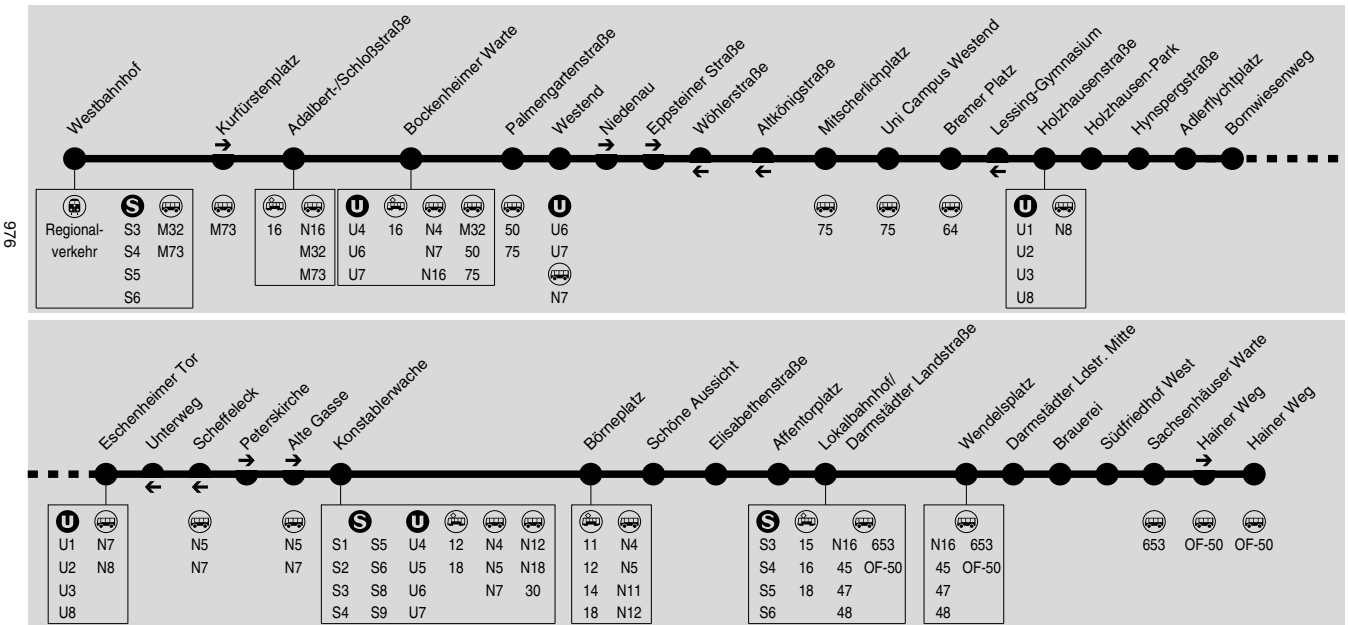

M36

Westbahnhof → Bockenheimer Warte → Westend →
Konstablerwache → Lokalbf → Sachsenh Hainer Weg

Am 24.12. und 31.12. Verkehr wie Samstag.

976

977

Montag - Freitag