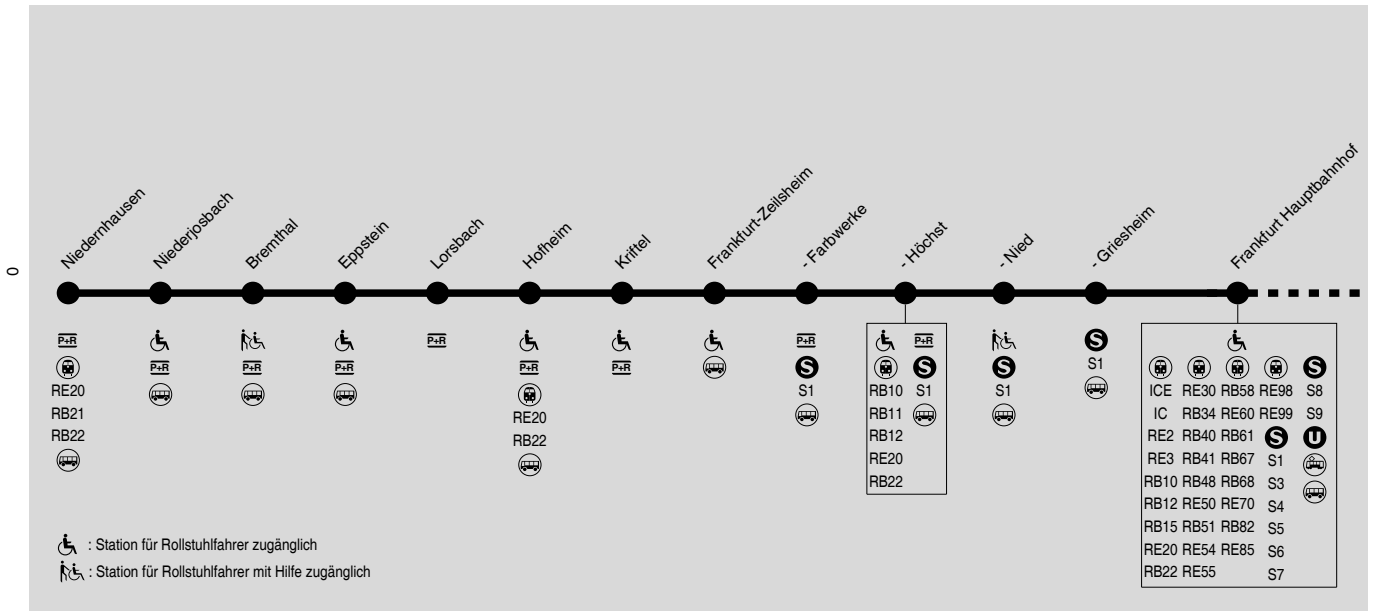

# Niedernhausen → Hofheim → Frankfurt-Höchst → Frankfurt Hauptbahnhof → Offenbach Ost → Dietzenbach

RMV-Servicetelefon: 069 / 24 24 80 24

Montag - Freitag

Table with columns for stations, days (u9, u8), and times. Includes stations from Dietzenbach Bahnhof to Niedernhausen.

Montag - Freitag

Detailed table for Monday-Friday with columns for stations and times, including special services G 20 Niedernhausen and G 20 Limburg.

Montag - Freitag

Samstag

Table showing train schedules for Monday-Friday and Saturday, with columns for stations and times.

u8 = nicht gültig vom 19.06. bis 25.08.2017

u9 = nur gültig vom 19.06. bis 25.08.2017