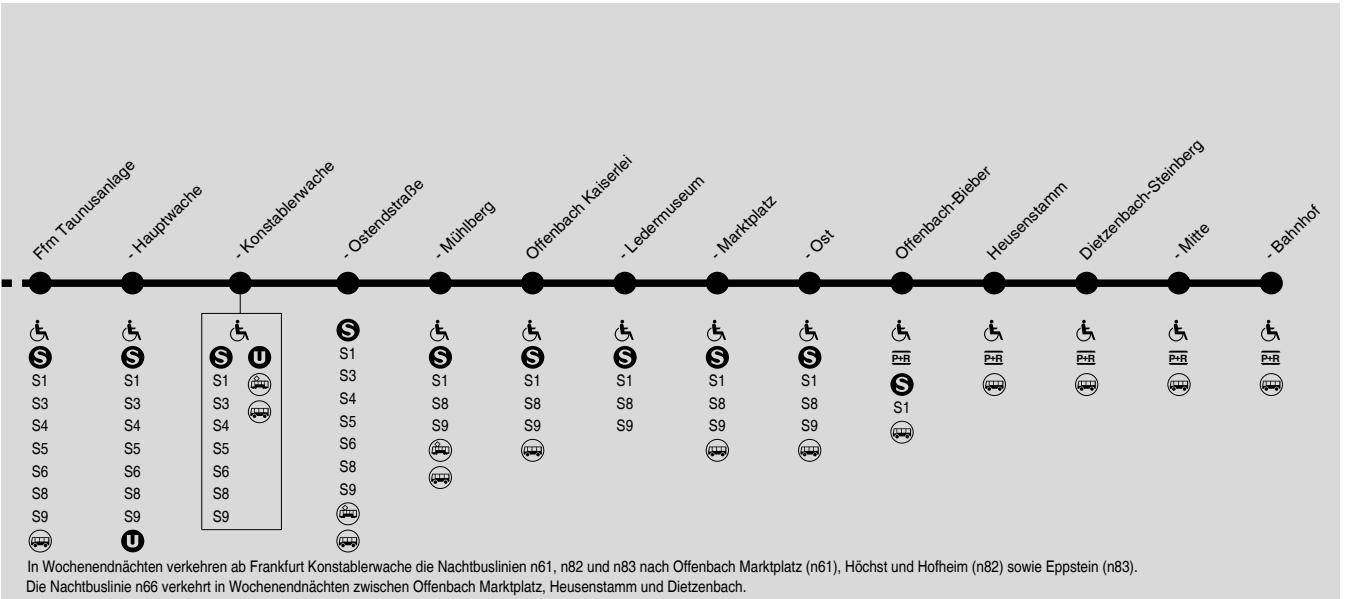

# Niedernhausen → Hofheim → Frankfurt-Höchst → Frankfurt Hauptbahnhof → Offenbach Ost → Dietzenbach

RMV-Servicetelefon: 069 / 24 24 80 24

Montag - Freitag

Table with columns for stations, days (u9, u8), and times. Includes stations from Dietzenbach Bahnhof to Niedernhausen.

Montag - Freitag

Detailed table for Monday-Friday with columns for stations and times, including special services G 20 Niedernhausen and G 20 Limburg.

Montag - Freitag

Samstag

Table showing train schedules for Monday-Friday and Saturday, with columns for stations and times.

u8 = nicht gültig vom 19.06. bis 25.08.2017

u9 = nur gültig vom 19.06. bis 25.08.2017