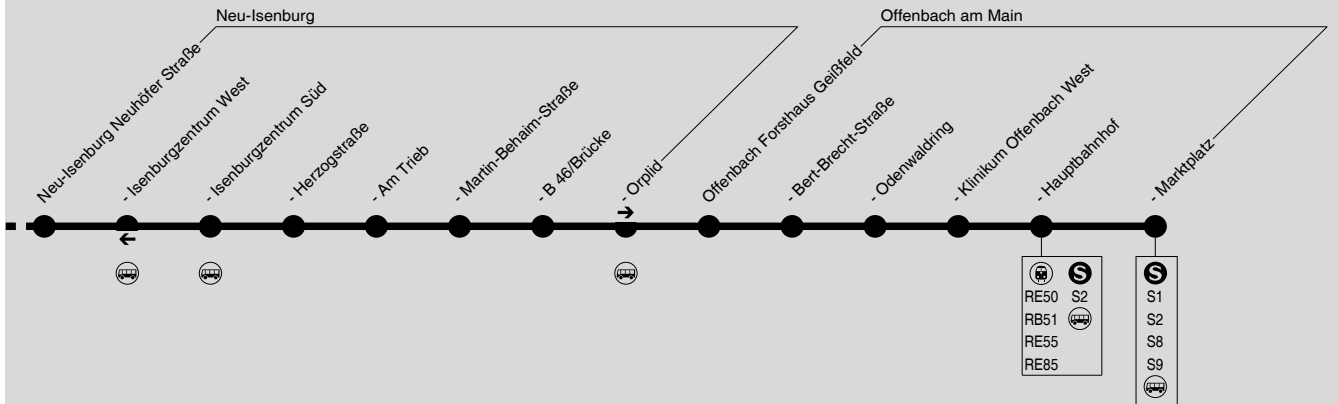

Diese schematische Darstellung dient Ihrer Orientierung. Den Linienverlauf der jeweiligen Fahrt entnehmen Sie der Fahrplattabelle, die Anschlusslinien dem Haltestellenverzeichnis.

X83

Langen → Dreieich → Neu-Isenburg → Offenbach

Montag - Freitag

Table with columns for departure (Fahrth) and arrival times for stations from 101 to 119. Includes lines S9, S4, and G60.

Montag - Freitag

Samstag

Table with columns for departure (Fahrth) and arrival times for stations from 120 to 210. Includes lines S9, S4, and G60.

Montag - Freitag

Samstag

Table with columns for departure times (Fahrt) and destinations. Rows include stops like Hanau Hauptbahnhof, Offenbach Marktplatz, and various local streets. Includes specific line identifiers like S9, S94, and G60.

Samstag

Sonn- und Feiertag

Table with columns for departure times (Fahrt) and destinations. Rows include stops like Hanau Hauptbahnhof, Offenbach Marktplatz, and various local streets. Includes specific line identifiers like S9, S94, and G60.