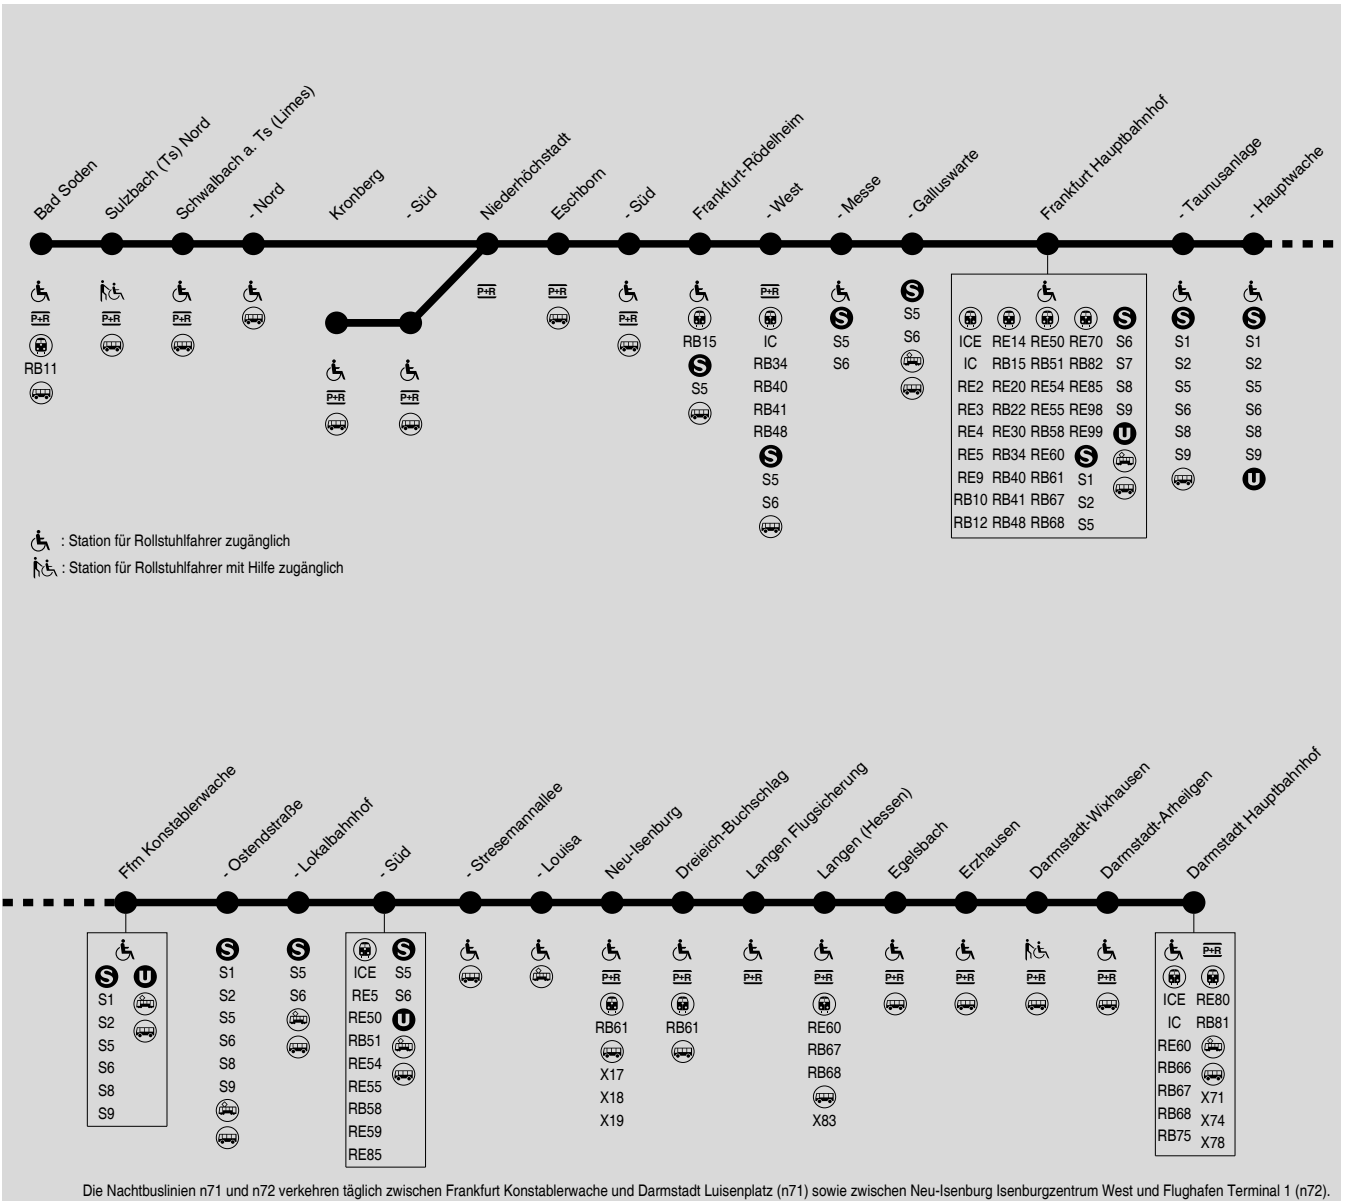

S3/S4

Bad Soden (S3) Kronberg (S4) Frankfurt Hbf → Langen → Darmstadt Hbf

RMV-Servicetelefon: 069 / 24 24 80 24

Montag - Freitag

Linie	S3	S4	S3	S4	S3	S4	S3	S4	S3	S4	S3	S4	S3	S4	S3	S4	S3	S4
Bad Soden ab	3.45	4.20	4.50	5.20	5.50	6.20	6.50	7.20	7.50	8.20								
Sulzbach (Ts) Nord	3.47	4.22	4.52	5.22	5.52	6.22	6.52	7.22	7.52	8.22								
Schwalbach a.Ts (Limes)	3.50	4.25	4.55	5.25	5.55	6.25	6.55	7.25	7.55	8.25								
- Nord	3.51	4.26	4.56	5.26	5.56	6.26	6.56	7.26	7.56	8.26								
Kronberg ab		4.08	4.38	5.08	5.38	6.08	6.38	7.08	7.38	8.08								
- Süd		4.10	4.40	5.10	5.40	6.10	6.40	7.10	7.40	8.10								
Niederhöchstadt	3.54	4.14	4.29	4.44	4.59	5.14	5.29	5.44	5.59	6.14	6.29	6.44	6.59	7.14	7.29	7.44	7.59	8.14
Eschborn	3.56	4.16	4.31	4.46	5.01	5.16	5.31	5.46	6.01	6.16	6.31	6.46	7.01	7.16	7.31	7.46	8.01	8.16
- Süd	3.58	4.18	4.33	4.48	5.03	5.18	5.33	5.48	6.03	6.18	6.33	6.48	7.03	7.18	7.33	7.48	8.03	8.18
Ffm Rödelheim	4.02	4.22	4.37	4.52	5.07	5.22	5.37	5.52	6.07	6.22	6.37	6.52	7.07	7.22	7.37	7.52	8.07	8.22
- West	4.05	4.25	4.41	4.55	5.10	5.25	5.41	5.55	6.10	6.25	6.41	6.55	7.10	7.25	7.41	7.55	8.10	8.25
- Messe	4.07	4.27	4.42	4.57	5.12	5.27	5.42	5.57	6.12	6.27	6.42	6.57	7.12	7.27	7.42	7.57	8.12	8.27
- Galluswarte	4.09	4.29	4.44	4.59	5.14	5.29	5.44	5.59	6.14	6.29	6.44	6.59	7.14	7.29	7.44	7.59	8.14	8.29
- Hauptbahnhof S Gleis 101 an	4.11	4.31	4.46	5.01	5.16	5.31	5.46	6.01	6.16	6.31	6.46	7.01	7.16	7.31	7.46	8.01	8.16	8.31
- Hauptbahnhof S Gleis 101 ab	4.17	4.32	4.47	5.02	5.17	5.32	5.47	6.02	6.17	6.32	6.47	7.02	7.17	7.32	7.47	8.02	8.17	8.32
- Taunusanlage	4.19	4.34	4.49	5.04	5.19	5.34	5.49	6.04	6.19	6.34	6.49	7.04	7.19	7.34	7.49	8.04	8.19	8.34
- Hauptwache	4.21	4.36	4.51	5.06	5.21	5.36	5.51	6.06	6.21	6.36	6.51	7.06	7.21	7.36	7.51	8.06	8.21	8.36
- Konstaberwache	4.22	4.37	4.52	5.07	5.22	5.37	5.52	6.07	6.22	6.37	6.52	7.07	7.22	7.37	7.52	8.07	8.22	8.37
- Ostendstraße	4.24	4.39	4.54	5.09	5.24	5.39	5.54	6.09	6.24	6.39	6.54	7.09	7.24	7.39	7.54	8.09	8.24	8.39
- Lokalbahnhof	4.26	4.41	4.56	5.11	5.26	5.41	5.56	6.11	6.26	6.41	6.56	7.11	7.26	7.41	7.56	8.11	8.26	8.41
- Süd	4.28	4.43	4.58	5.13	5.28	5.43	5.58	6.13	6.28	6.43	6.58	7.13	7.28	7.43	7.58	8.13	8.28	8.43
- Stresemannallee	4.30	4.45	5.00	5.15	5.30	5.45	6.00	6.15	6.30	6.45	7.00	7.15	7.30	7.45	8.00	8.15	8.30	8.45
- Louisa	4.32	4.47	5.02	5.17	5.32	5.47	6.02	6.17	6.32	6.47	7.02	7.17	7.32	7.47	8.02	8.17	8.32	8.47
Neu-Isenburg	4.35	4.50	5.05	5.20	5.35	5.50	6.05	6.20	6.35	6.50	7.05	7.20	7.35	7.50	8.05	8.20	8.35	8.50
Dreieich-Buchsschlag	4.38	4.53	5.08	5.23	5.38	5.53	6.08	6.23	6.38	6.53	7.08	7.23	7.38	7.53	8.08	8.23	8.38	8.53
Langen Flugsicherung	4.40	4.55	5.10	5.25	5.40	5.55	6.10	6.25	6.40	6.55	7.10	7.25	7.40	7.55	8.10	8.25	8.40	8.55
- Langen (Hess) an	4.42	4.57	5.12	5.27	5.42	5.57	6.12	6.27	6.42	6.57	7.12	7.27	7.42	7.57	8.12	8.27	8.42	8.57
- Langen (Hess) ab	4.42	5.12	5.42	5.57	6.12	6.27	6.42	6.57	7.12	7.27	7.42	7.57	8.12	8.27	8.42	8.57	9.12	9.12
Egelsbach	4.45	5.15	5.45	6.15	6.45	7.15	7.45	8.15	8.45	9.15								
Erzhausen	4.47	5.17	5.47	6.17	6.47	7.17	7.47	8.17	8.47	9.17								
Wixhausen	4.49	5.19	5.49	6.19	6.49	7.19	7.49	8.19	8.49	9.19								
Darmstadt-Arheilgen	4.52	5.22	5.52	6.22	6.52	7.22	7.52	8.22	8.52	9.22								
Darmstadt Hauptbahnhof an	4.56	5.26	5.56	6.26	6.56	7.26	7.56	8.26	8.56	9.26