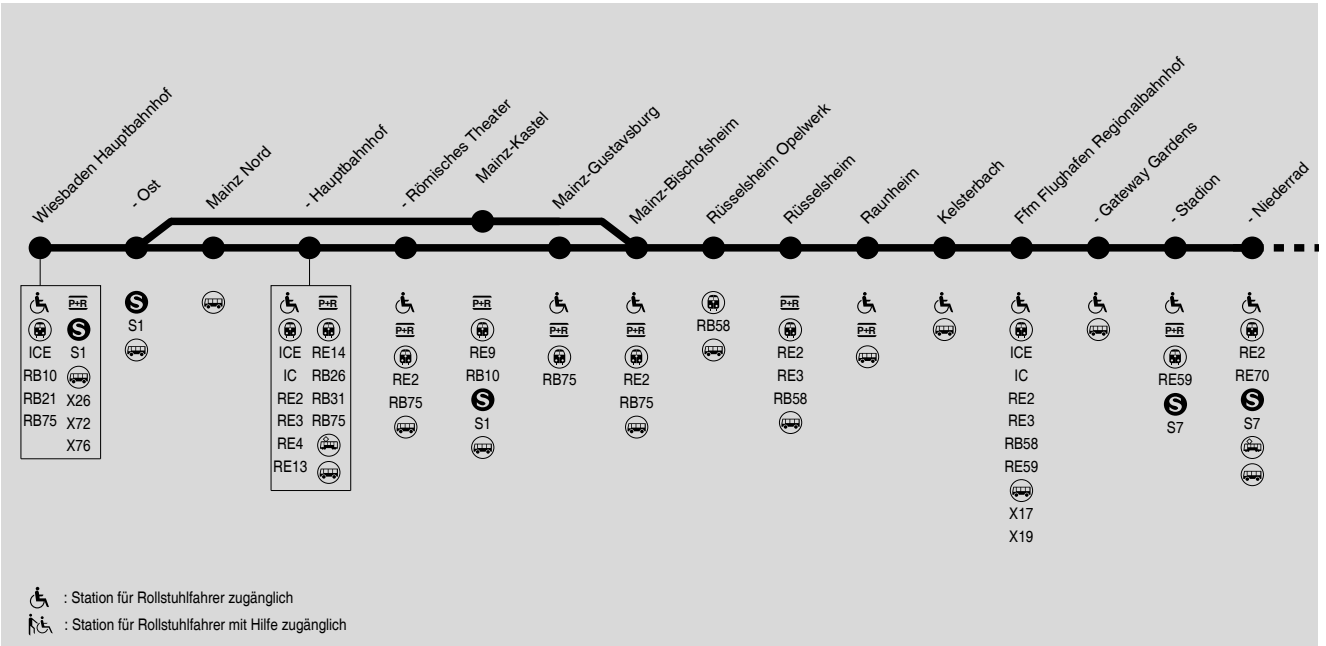

S8/S9

Wiesbaden Hbf → Mainz Hbf (S8) / Mainz-Kastel (S9) → Flughafen → Frankfurt Hbf → Offenbach Ost → Hanau Hbf

RMV-Servicetelefon: 069 / 24 24 80 24

Wegen Bauarbeiten kommt es im Jahr 2022 zu Fahrplanänderungen. Bitte beachten Sie die aktuellen Bekanntmachungen und Informationen auf www.rmv.de