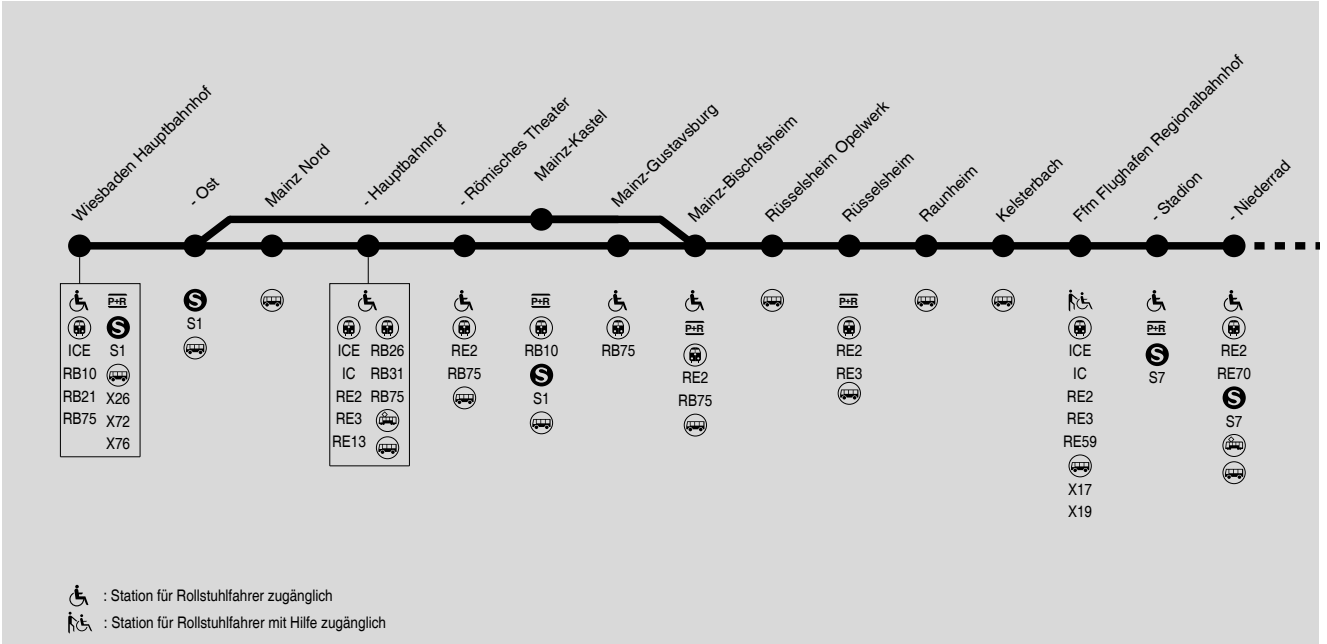

S8/S9 Wiesbaden Hbf → Mainz Hbf (S8) / Mainz-Kastel (S9) → Flughafen → Frankfurt Hbf → Offenbach Ost → Hanau Hbf

RMV-Servicetelefon: 069 / 24 24 80 24

gültig ab 06.08.2018