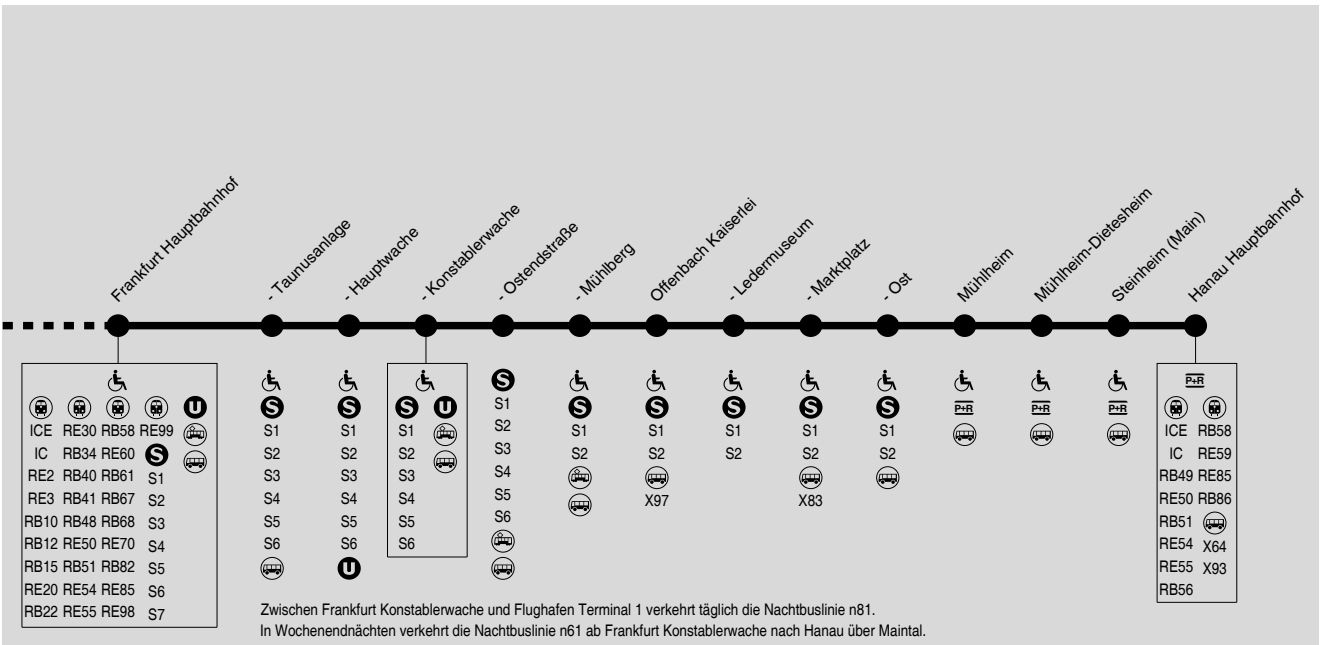

S8/S9 Wiesbaden Hbf → Mainz Hbf (S8) / Mainz-Kastel (S9) → Flughafen → Frankfurt Hbf → Offenbach Ost → Hanau Hbf

RMV-Servicetelefon: 069 / 24 24 80 24

gültig ab 06.08.2018