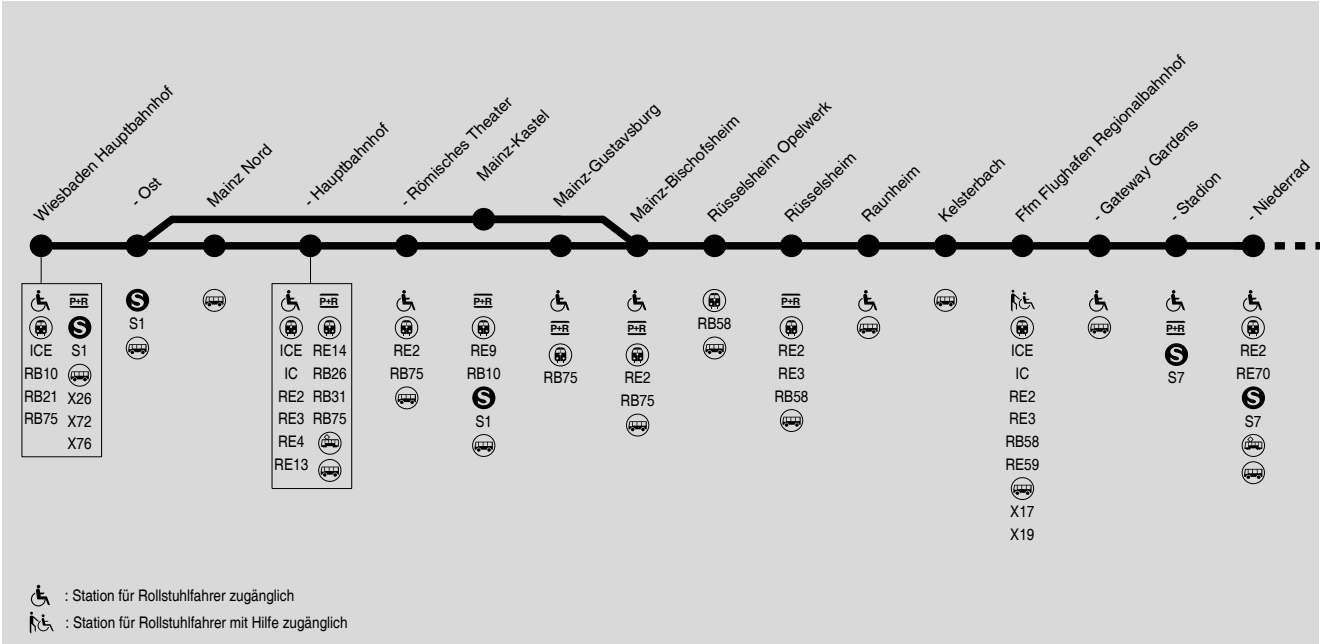

S8/S9 Wiesbaden Hbf → Mainz Hbf (S8) / Mainz-Kastel (S9) → Flughafen → Frankfurt Hbf → Offenbach Ost → Hanau Hbf

RMV-Servicetelefon: 069 / 24 24 80 24

Wegen Bauarbeiten kommt es insbesondere im Zeitraum vom 07.07. - 01.10.2021 zu Fahrplanänderungen. Bitte beachten Sie die aktuellen Bekanntmachungen und Informationen auf www.rmv.de