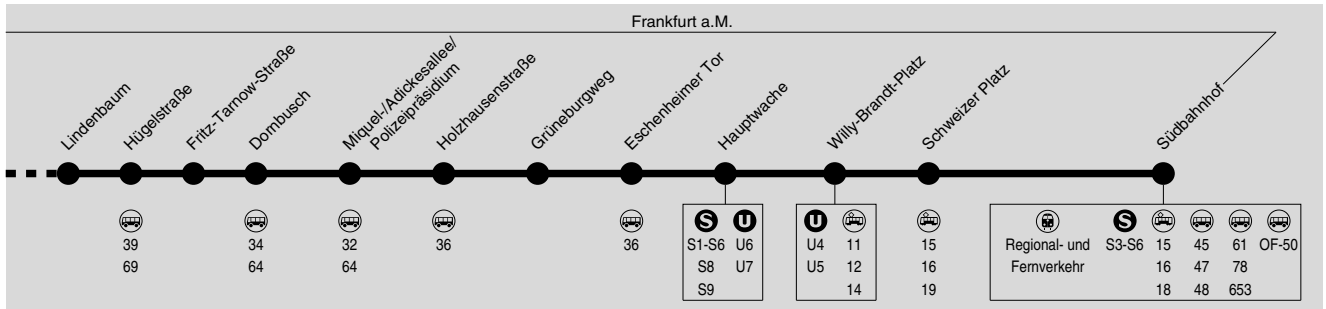

Am 24.12. und 31.12. Verkehr wie Samstag.

Montag - Freitag