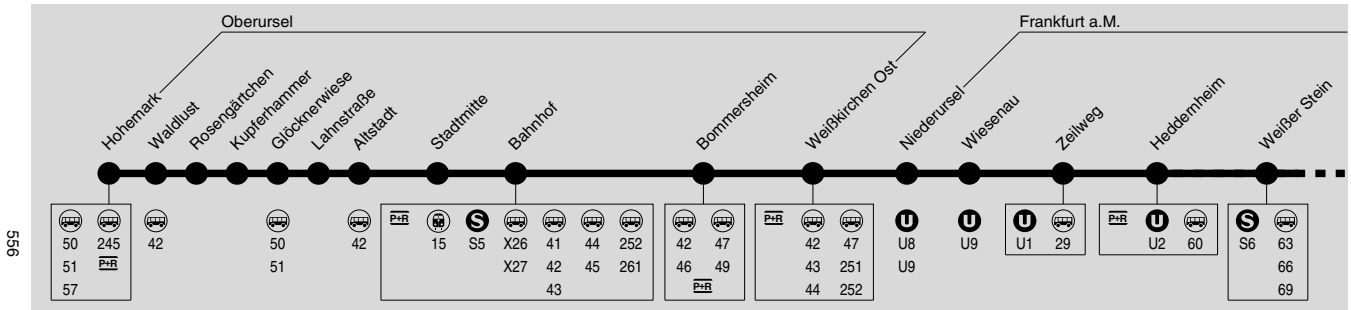

Am 24.12. und 31.12. Verkehr wie Samstag.

Montag - Freitag