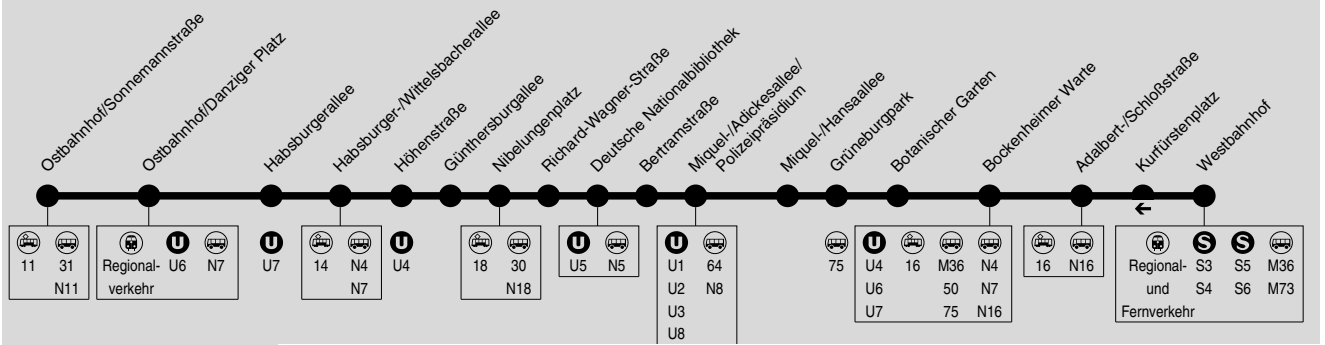

## Ostbahnhof → Höhenstraße → Miquel-/Adickesallee → Bockenheimer Warte → Westbahnhof

954

Montag - Freitag

Table with 20 columns (stop names and times) and 20 rows of departure times for the M32 line on Monday-Friday.